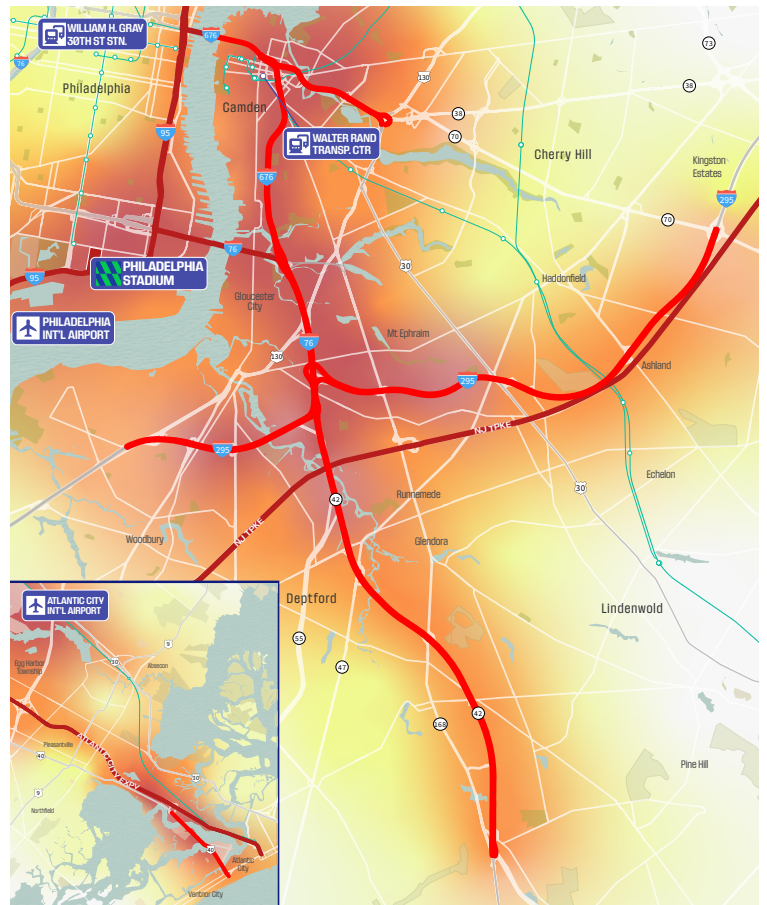

DON'T GET CAUGHT OFFSIDE: STAY OFF THE ROADS ON WORLD CUP MATCH DAYS

Millions of visitors will come to New Jersey for the World Cup 2026, creating severe traffic congestion and delays.

Avoid travel 5 hours before and after kickoff.

SKIP IT

Not going to the match? Skip the roads.

SHIFT IT

Avoid match-day traffic. Shift travel to avoid 5 hours before and after kickoff.

SWITCH IT

Switch appointments and errands to non-match days.

SHARE IT

Carpool to ease congestion. Share a ride.

ROADS THAT WILL HAVE THE WORST WORLD CUP TRAFFIC IN SOUTH JERSEY

AVOID THE HASSLE, VIEW THE SCHEDULE

Match Details	Timeline																	
	AM 11:00	PM 12:00	1:00	2:00	3:00	4:00	5:00	6:00	7:00	8:00	9:00	10:00	11:00	AM 12:00	1:00	2:00	3:00	
Sun, June 14									●									
Fri, June 19																		
Mon, June 22																		
Thu, June 25																		
Sat, June 27																		
Sat, July 4																		