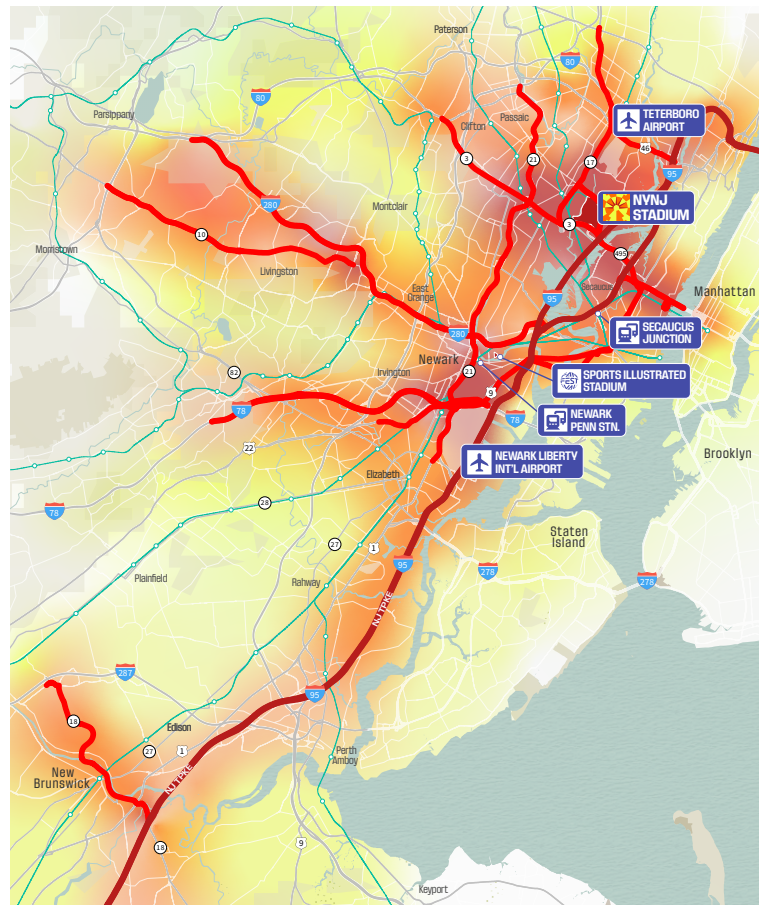

DON'T GET CAUGHT OFFSIDE: STAY OFF THE ROADS ON WORLD CUP MATCH DAYS

Millions of visitors will come to New Jersey for the World Cup 2026, creating severe traffic congestion and delays.

Avoid travel 5 hours before and after kickoff.

SKIP IT

Not going to the match? Skip the roads.

SHIFT IT

Avoid match-day traffic. Shift travel to avoid 5 hours before and after kickoff.

SWITCH IT

Switch appointments and errands to non-match days.

SHARE IT

Carpool to ease congestion. Share a ride.

ROADS THAT WILL HAVE THE WORST WORLD CUP TRAFFIC IN NORTH JERSEY

AVOID THE HASSLE, VIEW THE SCHEDULE

Match Details	Timeline																	
	AM 10:00	AM 11:00	PM 12:00	1:00	2:00	3:00	4:00	5:00	6:00	7:00	8:00	9:00	10:00	11:00	AM 12:00	1:00	2:00	
Date																		
Sat, June 13									●									
Tue, June 16						●												
Mon, June 22											●							
Thu, June 25												●						
Sat, June 27													●					
Tue, June 30														●				
Sun, July 5																		
Sun, July 19																		

NYNJ Stadium
1 MetLife Stadium Dr
East Rutherford, NJ 07073

- KEY**
- Expect Congestion and Disruptions
 - Match Kickoff